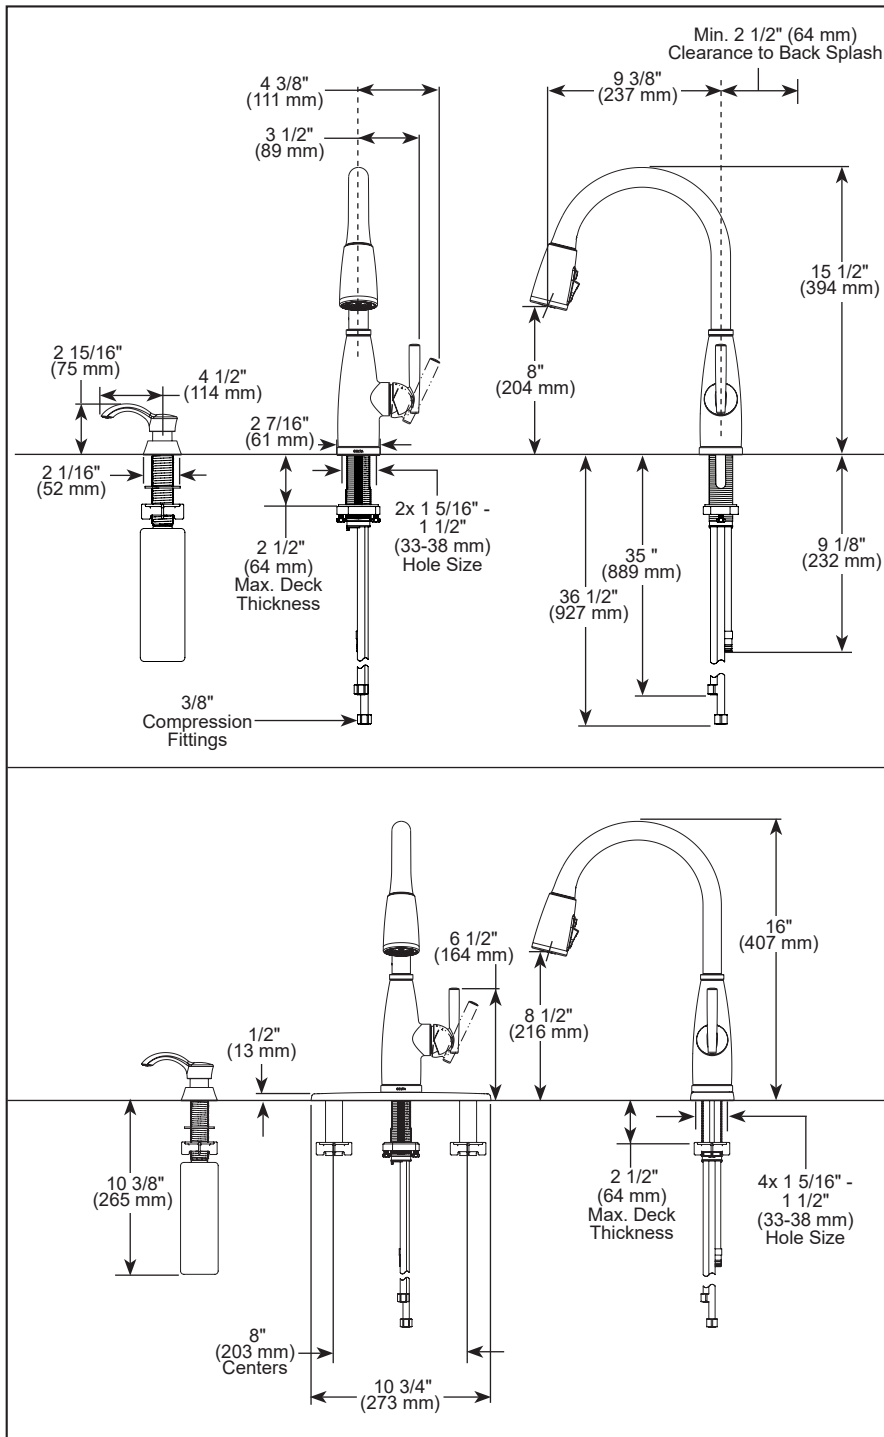

STANDARD SPECIFICATIONS:

- Max flow rate 1.8 gpm @ 60 psi, 6.8 L/min @ 414 kPa
- One, two, three or four hole mount (escutcheon optional, included)
- Diamond coated ceramic cartridge
- 3/8" O.D. straight, staggered PEX supply lines
- Spout rotates 360°
- Hot/cold indicator markings
- Dual integral check valves in sprayer assembly
- Soap dispenser with 8 oz reservoir (optional included)

COMPLIES WITH:

- ASME A112.18.1 / CSA B125.1
- NSF/ANSI/CAN 61 & 372
- ICC/ANSI A117.1 - Valve control only

▲ Designate proper finish suffix

Delta faucet Company reserves the right (1) to make changes in specifications and materials, and (2) to change or discontinue models, both without notice or obligation. Dimensions are for reference only. See current full-line price book or www.specselect.com for finish options and product availability.